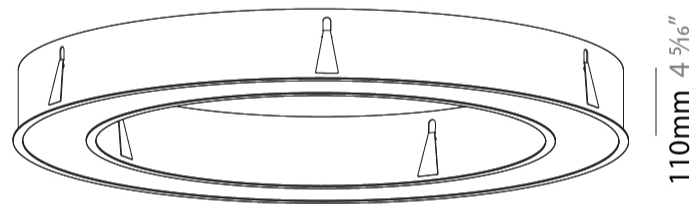

GENERAL

Series: Glorious
 Subseries: Glorious
 Brand: Prolicht
 Division: Architectural
 Mounting Type: Recessed
 Mounting Location: Ceiling
 Subcategory: Ambient

PHYSICAL

Shape: Round
 Diameter (mm): 1270
 Diameter (in): 50
 Height (mm): 110
 Height (in): 4 ⁵/₁₆
 Min. Recessing Depth (mm): 120
 Min. Recessing Depth (in): 4 ³/₄
 Light Distribution: Direct
 Weight (kg): 15.446
 Weight (lbs): 34.05
 Diffuser: PMMA - Opal or Micro-Prism
 Fixture Finish: SSR / BKV / CWI / CRY / HAB / UFT / ITA / RUA / FTG / MYG / LOD / PUS / FRO / FUP / KIA / POP / BLS / SPG / MEY / GOH / GUM / CHC / COM / ABZ / JAG / OBR / MOS / ROR
 Fixture Material: Aluminum
 Cut-out Measurements: 1260mm / 49 5/8" x 940mm / 37"

PROJECT
TYPE
SPECIFIER
QUANTITY
DATE

Ø 928mm 36 ⁹/₁₆"

Ø 1270mm 50 "

110mm 4 ⁵/₁₆"

1260mm x 940mm
49 5/8" x 37"

120mm
4 3/4"

10 - 15mm
3/8" - 9/16"

A37507-